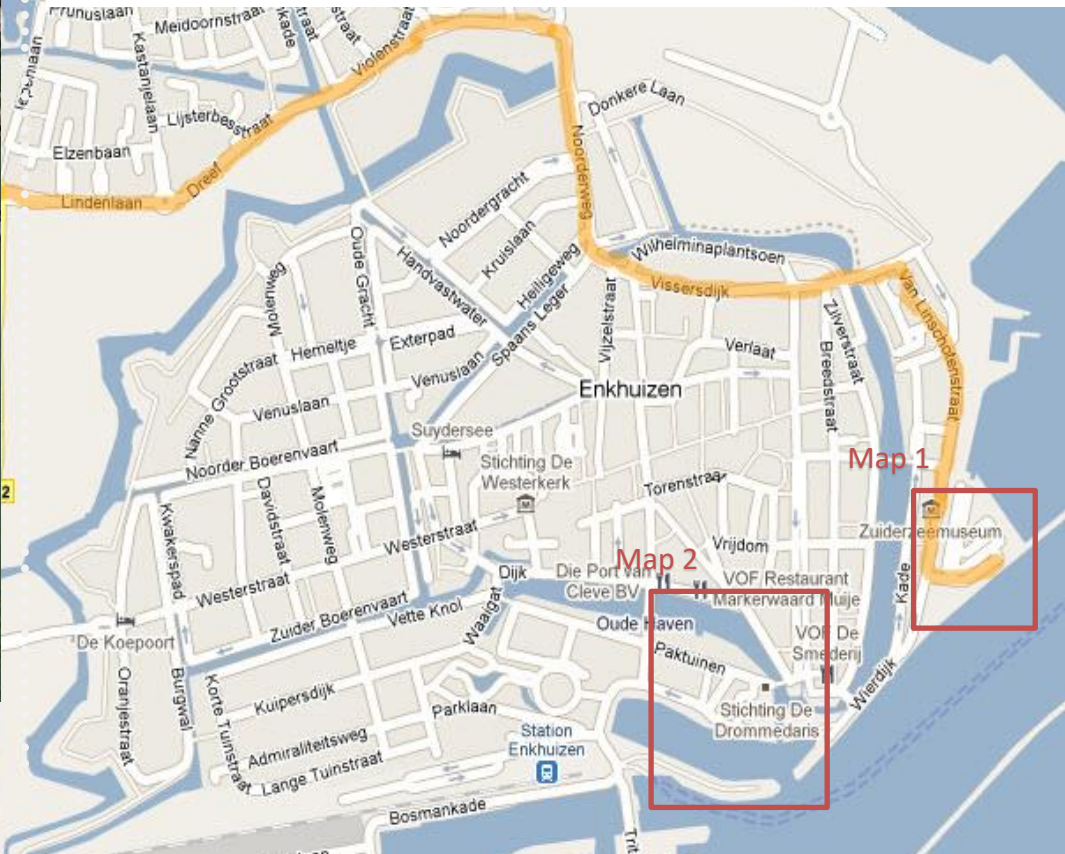

Enkhuizer Sportboat Cup 2018

Map 1

At arrival: first check in at **1** and then report to beach master

- 1 Yacht club EWVA (Check-in / Committee/ Information / Bar etc.)
- 2 Regatta information display
- 3 Slipway
- 4 Crane
- 5 Toilet building (toilets and showers), Supermarket and Sail repair workshop
- 6 Trailer parking
- 7 Overnight and daytime berthing
- 8 Yacht appliances shop

Route to Compagnieshaven Enkhuizen

Map 2

Enkhuizer Sportboat Cup 2018

Saturday afternoon / Sunday Morning

- 1 VMG Yachtbuilders
- 2 Overnight and daytime berthing
- 3 After Sail dock beer
- 4 Brouwerij de Werf (Oktoberfest drinks und food)
- 5 Route From Ijsselmeer to "Oude haven".