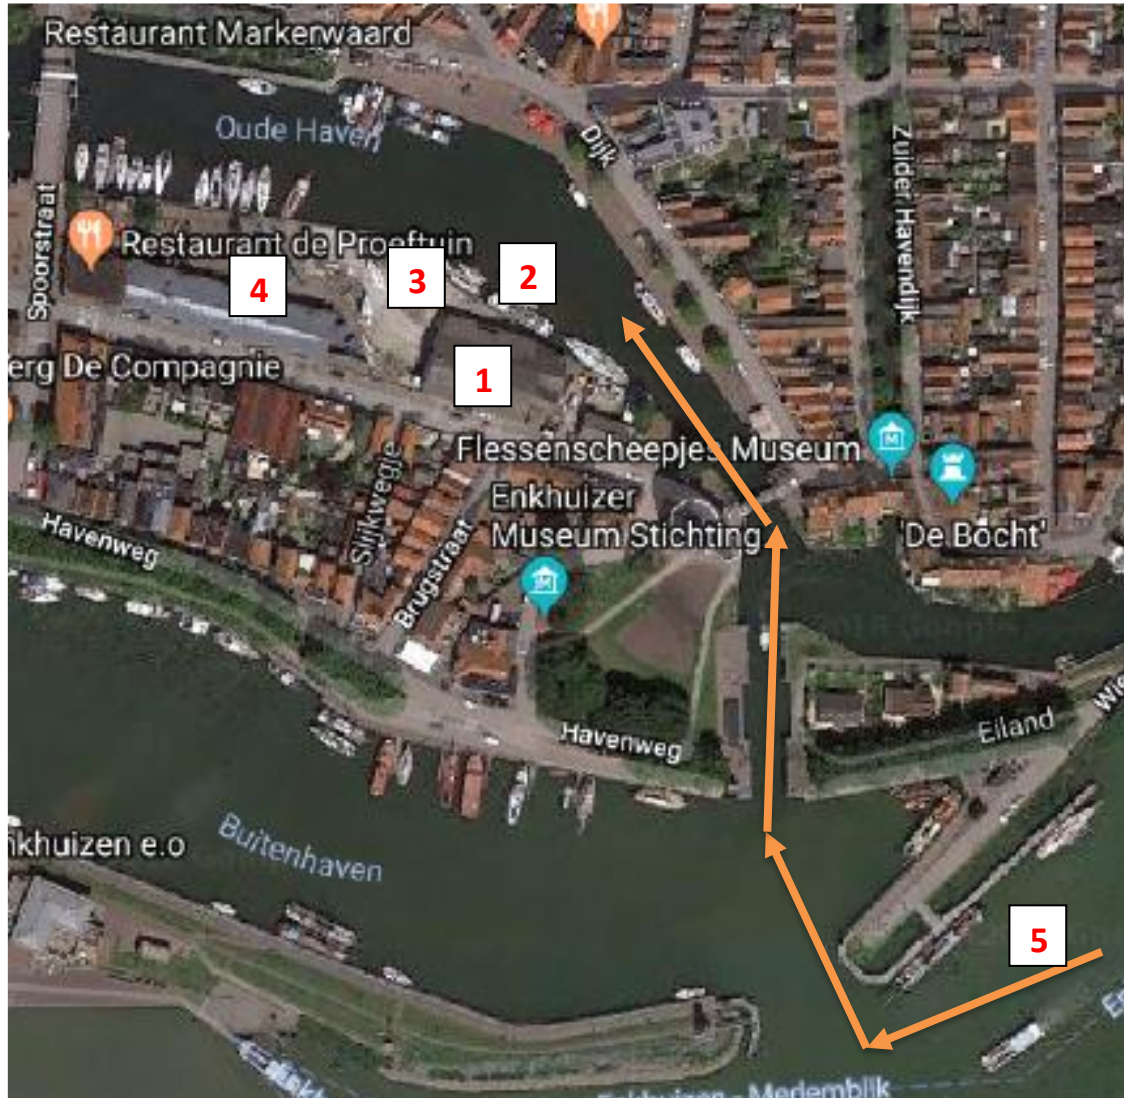

Enkhuizer Sportboat Cup 2018

Map 1

At arrival: first check in at **1** and then report to beach master

- 1 Yacht club EWVA (Check-in / Committee/ Information / Bar etc.)
- 2 Regatta information display
- 3 Slipway
- 4 Crane
- 5 Toilet building (toilets and showers), Supermarket and Sail repair workshop
- 6 Trailer parking
- 7 Overnight and daytime berthing
- 8 Yacht appliances shop

Route to Compagnieshaven Enkhuizen

Map 2

Enkhuizer Sportboat Cup 2018

Saturday afternoon / Sunday Morning

- 1 VMG Yachtbuilders
- 2 Overnight and daytime berthing
- 3 After Sail dock beer
- 4 Brouwerij de Werf (Oktoberfest drinks und food)
- 5 Route From Ijsselmeer to "Oude haven".